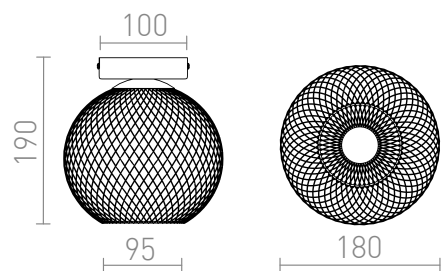

NEW

COSIR

Ceiling light in the shape of a sphere made from fine perforated metal, suitable for decorative LED light sources with an E27 base. Maximum permitted diameter of light sources is 8 cm.

RP EUR incl. VAT

R14499	COSIR 18 ceiling black 230V LED E27 11W	48,00

3D model

manual

G14437