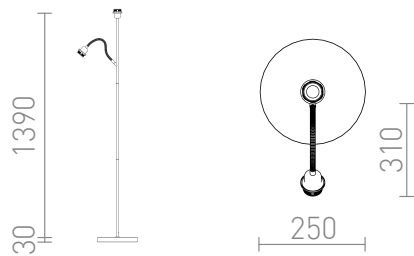

3D model

manual

G13461