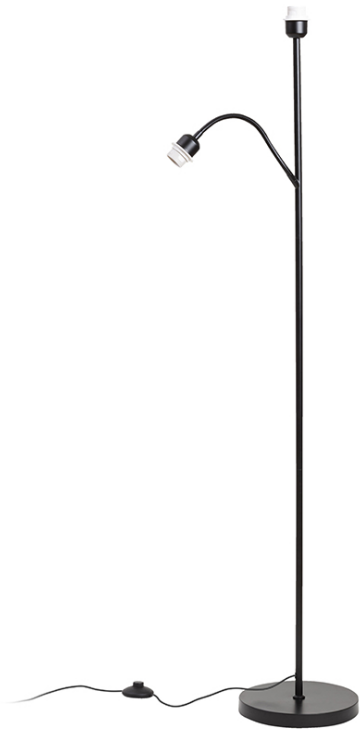

# PAMPA

Floor lamp stand designed for general lighting, with an additional reading arm and two E27 sockets for LED light sources. Compatible with the following shades: AMBITUS 46/24, CONNY 30/25, JAKARANDA, NIZZA 18/15, RIDICK, RON 15/20, RON 40/25.

adviesverkoopprijs EUR incl. BTW

R14498

PAMPA voetstuk voor staande lamp zwart 230V  
LED E27 11+7W

98,00

 3D model

 manual

G13461