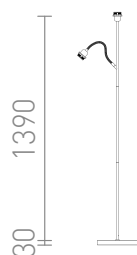

NEW

PAMPA

Floor lamp stand designed for general lighting, with an additional reading arm and two E27 sockets for LED light sources. Compatible with the following shades: AMBITUS 46/24, CONNY 30/25, JAKARANDA, NIZZA 18/15, RIDICK, RON 15/20, RON 40/25.

Preporučena cena EUR s PDV-OM

R14498

PAMPA podna baza crna 230V LED E27 11+7W

98,00

3D model

manual

G13461