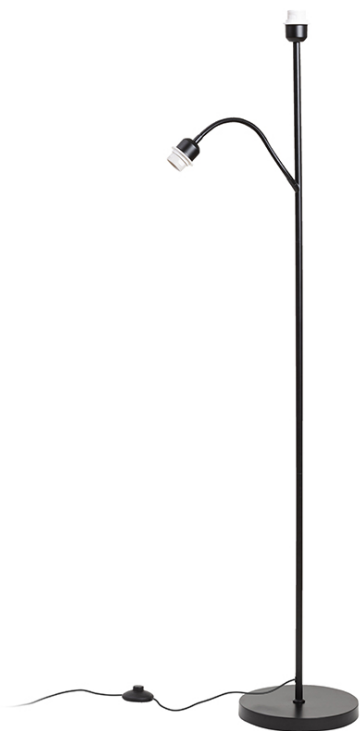

## PAMPA

Floor lamp stand designed for general lighting, with an additional reading arm and two E27 sockets for LED light sources. Compatible with the following shades: AMBITUS 46/24, CONNY 30/25, JAKARANDA, NIZZA 18/15, RIDICK, RON 15/20, RON 40/25.

Preporučena cena EUR s PDV-OM

R14498

PAMPA podna baza crna 230V LED E27 11+7W

98,00

 3D model

 manual

G13461