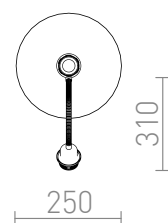

NEW

PAMPA

Floor lamp stand designed for general lighting, with an additional reading arm and two E27 sockets for LED light sources. Compatible with the following shades: AMBITUS 46/24, CONNY 30/25, JAKARANDA, NIZZA 18/15, RIDICK, RON 15/20, RON 40/25.

Preporučena cena EUR s PDV-OM

R14498

PAMPA podna baza crna 230V LED E27 11+7W

98,00

3D model

manual

G13461