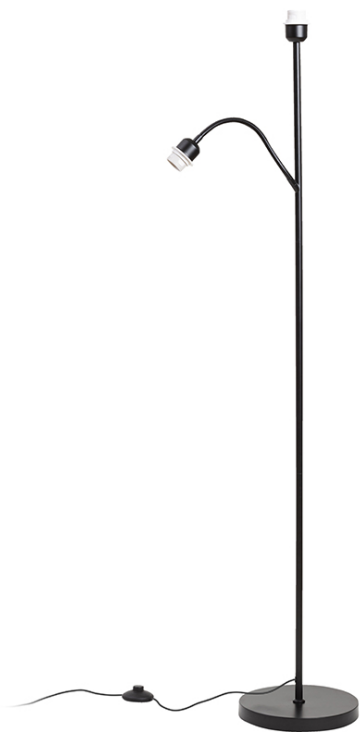

NEW

PAMPA

Floor lamp stand designed for general lighting, with an additional reading arm and two E27 sockets for LED light sources. Compatible with the following shades: AMBITUS 46/24, CONNY 30/25, JAKARANDA, NIZZA 18/15, RIDICK, RON 15/20, RON 40/25.

RP EUR incl. VAT

R14498

PAMPA floor base black 230V LED E27 11+7W

98,00

 3D model

 manual

G13461