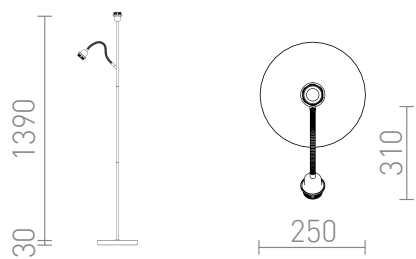

NEW

PAMPA

Floor lamp stand designed for general lighting, with an additional reading arm and two E27 sockets for LED light sources. Compatible with the following shades: AMBITUS 46/24, CONNY 30/25, JAKARANDA, NIZZA 18/15, RIDICK, RON 15/20, RON 40/25.

RP EUR incl. VAT

R14498

PAMPA floor base black 230V LED E27 11+7W

98,00

 3D model

 manual

G13461