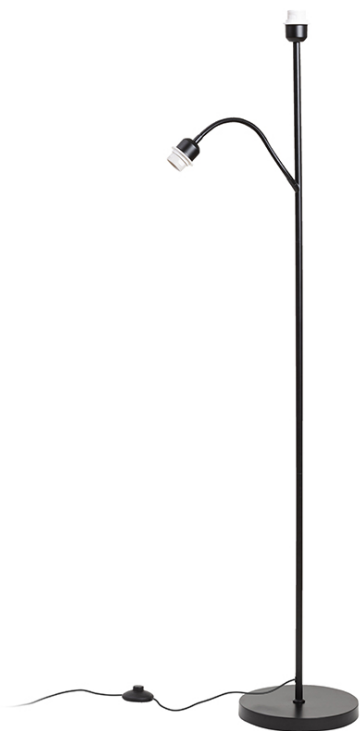

NEW

PAMPA

Floor lamp stand designed for general lighting, with an additional reading arm and two E27 sockets for LED light sources. Compatible with the following shades: AMBITUS 46/24, CONNY 30/25, JAKARANDA, NIZZA 18/15, RIDICK, RON 15/20, RON 40/25.

цена на дребно BGN с ДДС

R14498	PAMPA стойка за подова лампа черно 230V LED E27 11+7W	178,-
--------	--	-------

 3D model

 manual

G13461