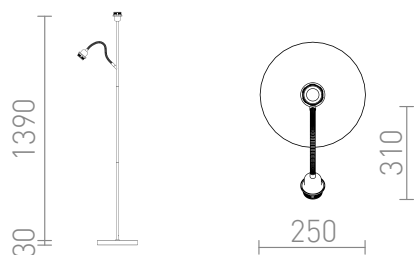

NEW

PAMPA

Floor lamp stand designed for general lighting, with an additional reading arm and two E27 sockets for LED light sources. Compatible with the following shades: AMBITUS 46/24, CONNY 30/25, JAKARANDA, NIZZA 18/15, RIDICK, RON 15/20, RON 40/25.

цена на дребно BGN с ДДС

R14498	PAMPA стойка за подова лампа черно 230V LED E27 11+7W	178,-
--------	--	-------

 3D model

 manual

G13461