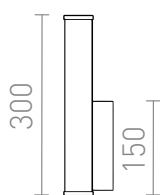

LED 7W 780 lm Ra 80

Cylindrical wall lamp with built-in LED and an opal-colored shade on a chrome base. Suitable for wet environments.

adviesverkoopprijs EUR incl. BTW

R14520	ALLAN wandlamp chrom 230V LED 7W IP44 3000K	129,00

IP44