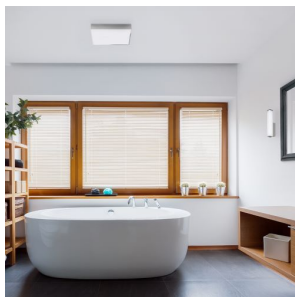

LED 7W 780 lm Ra 80

Cylindrical wall lamp with built-in LED and an opal-colored shade on a chrome base. Suitable for wet environments.

adviesverkoopprijs EUR incl. BTW

R14520	ALLAN wandlamp chrom 230V LED 7W IP44 3000K	129,00

IP44