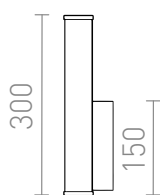

LED 7W 780 lm Ra 80

Cylindrical wall lamp with built-in LED and an opal-colored shade on a chrome base. Suitable for wet environments.

RP EUR incl. VAT

R14520

ALLAN wall chrome 230V LED 7W IP44 3000K

129,00

IP44