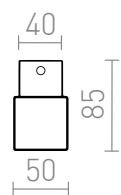

LED 7W 780 lm Ra 80

Cylindrical wall lamp with built-in LED and an opal-colored shade on a chrome base. Suitable for wet environments.

RP EUR incl. VAT

R14520

ALLAN wall chrome 230V LED 7W IP44 3000K

129,00

IP44