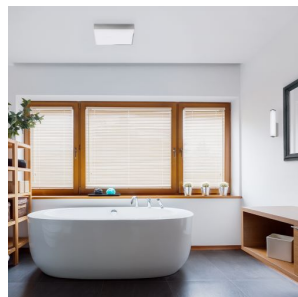

LED 7W 780 lm Ra 80

Cylindrical wall lamp with built-in LED and an opal-colored shade on a chrome base. Suitable for wet environments.

RP EUR incl. VAT

R14520

ALLAN wall chrome 230V LED 7W IP44 3000K

129,00

IP44