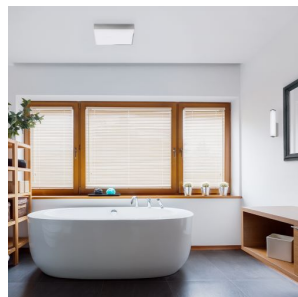

LED 7W 780 lm Ra 80

Cylindrical wall lamp with built-in LED and an opal-colored shade on a chrome base. Suitable for wet environments.

цена на дребно BGN с ДДС

R14520

ALLAN стенна хром 230V LED 7W IP44 3000K

248,-

IP44