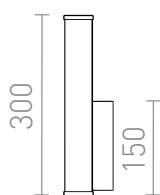

NEW

ALLAN

LED 7W 780 lm Ra 80

Cylindrical wall lamp with built-in LED and an opal-colored shade on a chrome base. Suitable for wet environments.

цена на дребно BGN с ДДС

R14520

ALLAN стенна хром 230V LED 7W IP44 3000K

248,-

IP44

3D model

manual