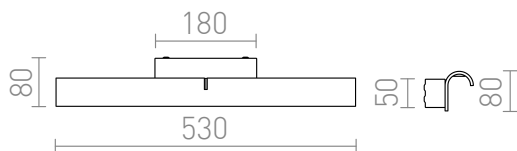

LED 18W 1465 lm Ra 80

Bathroom wall lamp of solid lacquered aluminum with built-in LED in a wave shape. Suitable for wet environments.
adviesverkoopprijs EUR incl. BTW

R14516	MARAIS 53 wandlamp wit 230V LED 18W IP44 3000K	158,00

IP44