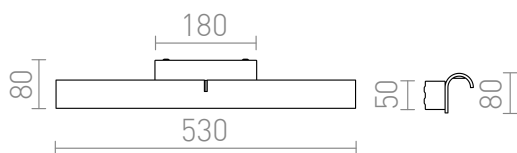

LED 18W 1465 lm Ra 80

Bathroom wall lamp of solid lacquered aluminum with built-in LED in a wave shape. Suitable for wet environments.

RP EUR incl. VAT

R14516	MARAIS 53 wall white 230V LED 18W IP44 3000K	158,00

IP44