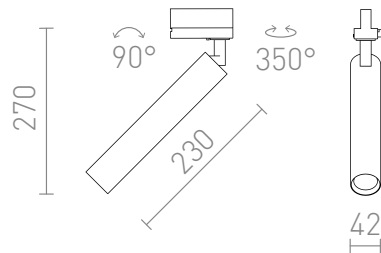

# DARRIN FOR 3-CIRCUIT TRACKS

LED 6W 613 lm Ra 80

Tubular LED light with a GU10 socket for 3-circuit tracks.

RP EUR incl. VAT

R14474	DARRIN for 3-circuit tracks white 230V LED 6W 24° 3000K	78,00
R14475	DARRIN for 3-circuit tracks black 230V LED 6W 24° 3000K	78,00