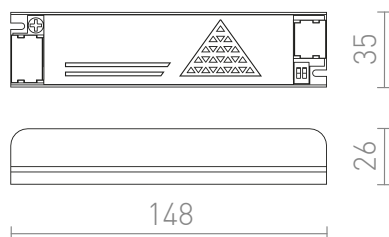

NEW

WAVE DRIVER

Driver za napajanje sustava WAVE 24V=.

Preporučena cena EUR s PDV-OM

R14332

WAVE driver 230V/24= 100W

28,00

 3D model