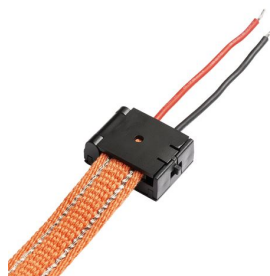

NEW

WAVE FEED-IN

Feed-in for the WAVE 24V= textile strip.
adviesverkoopprijs EUR incl. BTW

R14327	WAVE stroomvoorziening zwart 24=	8,50
--------	----------------------------------	------

 3D model

 manual