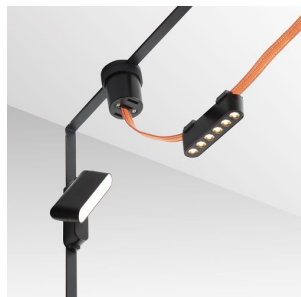

NEW

WAVE FEED-IN

Feed-in for the WAVE 24V= textile strip.
adviesverkoopprijs EUR incl. BTW

R14327	WAVE stroomvoorziening zwart 24=	8,50
--------	----------------------------------	------

 3D model

 manual