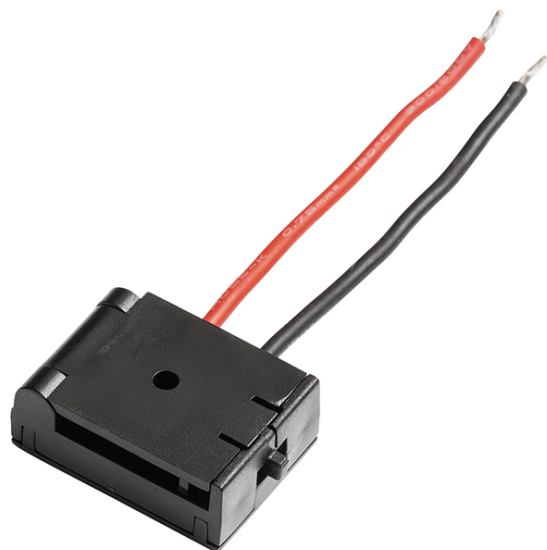

NEW

WAVE FEED-IN

Feed-in for the WAVE 24V= textile strip.
adviesverkoopprijs EUR incl. BTW

R14327	WAVE stroomvoorziening zwart 24=	8,50
--------	----------------------------------	------

 3D model

 manual