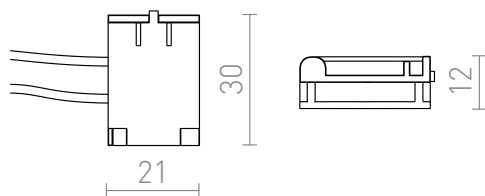

NEW

WAVE FEED-IN

Feed-in for the WAVE 24V= textile strip.
adviesverkoopprijs EUR incl. BTW

R14327	WAVE stroomvoorziening zwart 24=	8,50
--------	----------------------------------	------

 3D model

 manual