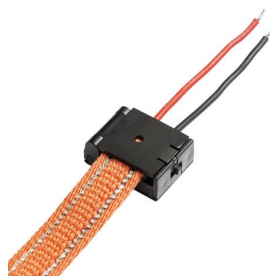

# WAVE FEED-IN

Feed-in for the WAVE 24V= textile strip.

RP EUR incl. VAT

R14327

WAVE feed-in black 24=

8,50

5,5

0,010