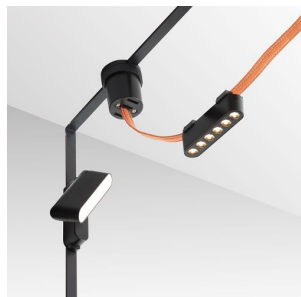

# WAVE FEED-IN

Feed-in for the WAVE 24V= textile strip.

RP EUR incl. VAT

R14327

WAVE feed-in black 24=

8,50

5,5

0,010