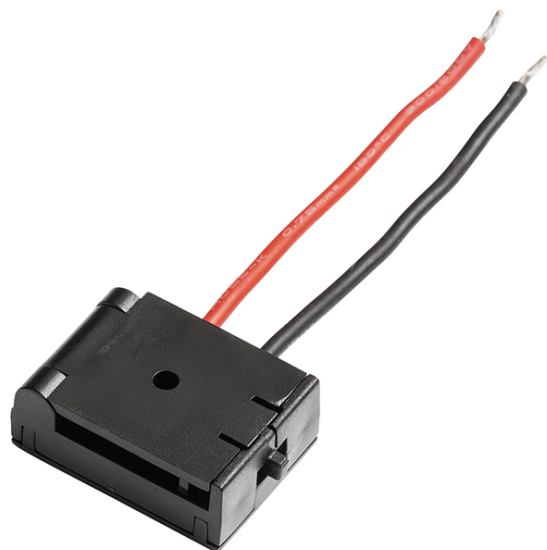

# WAVE FEED-IN

Feed-in for the WAVE 24V= textile strip.

RP EUR incl. VAT

R14327

WAVE feed-in black 24=

8,50

5,5

0,010