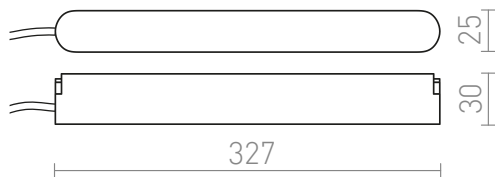

NEW

VEGA DRIVER

Driver pro lištový systém VEGA 24V=.

MOC EUR vr DPH

R14268

VEGA driver čierna 230V/24= 100W

78,00

 3D model