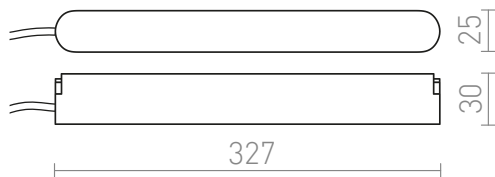

NEW

VEGA DRIVER

Driver for the VEGA 24V= track system.
adviesverkoopprijs EUR incl. BTW

R14268

VEGA driver zwart 230V/24= 100W

78,00

 3D model

 manual