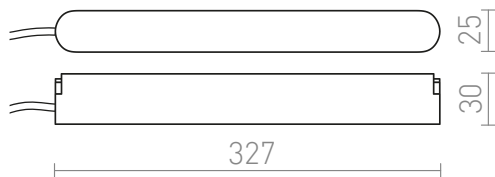

NEW

VEGA DRIVER

Driver per il sistema a binario VEGA 24V=
PVC EUR IVA inclusa

R14268

VEGA driver nero 230V/24= 100W

78,00

 3D model

 manual