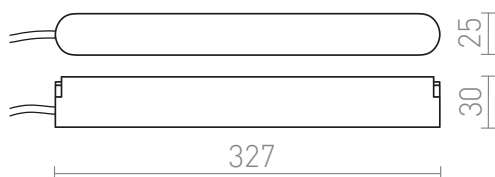

NEW

VEGA DRIVER

Driver za sustav staza VEGA 24V=.

Preporučena cena EUR s PDV-OM

R14268

VEGA driver crna 230V/24= 100W

78,00

 3D model