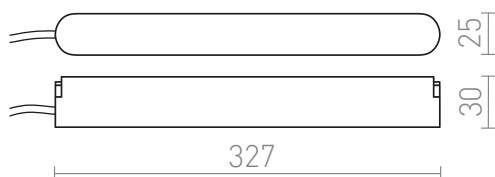

# VEGA DRIVER

Driver for the VEGA 24V= track system.

RP EUR incl. VAT

R14268

VEGA driver black 230V/24= 100W

78,00

 3D model

 manual