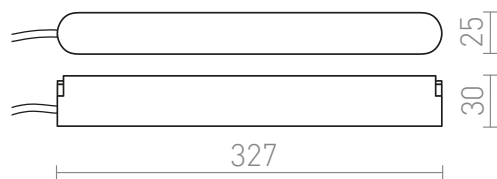

NEW

VEGA DRIVER

Drivdon til VEGA 24V= skinnerystemet.

RP DKK inkl. MOMS

R14268

VEGA driver sort 230V/24= 100W

545,-

 3D model