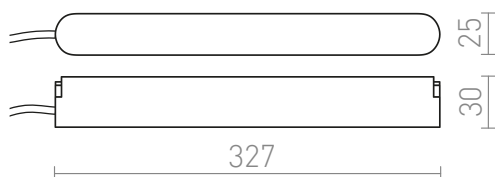

NEW

VEGA DRIVER

Driver for the VEGA 24V= track system.

цена на дребно BGN с ДДС

R14268

VEGA driver черно 230V/24= 100W

150,-

 3D model