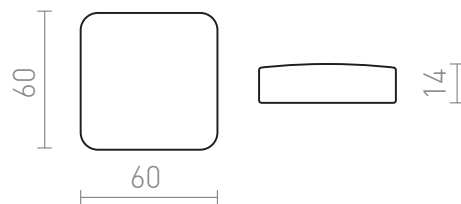

NEW

VEGA TUYA GATE

TUYA bridge for controlling VEGA 24V= or WAVE 24V= systems.

RP EUR incl. VAT

R14270

VEGA TUYA gate white

150,00

 3D model