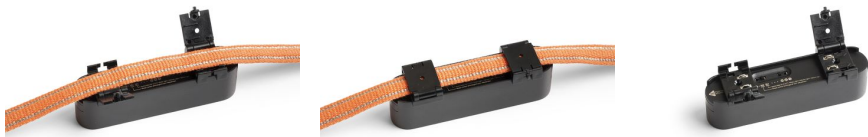

NEW

WAVE CONDUCTIVE CLIP

Conductive clip for mounting lights on the WAVE 24V= textile strip.

RP EUR incl. VAT

R14328

WAVE conductive clip black 24=

4,35

 3D model