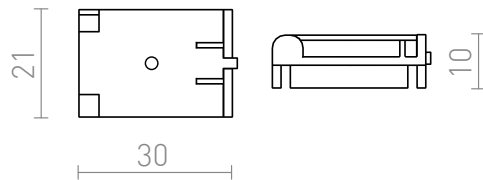

NEW

WAVE CONDUCTIVE CLIP

Conductive clip for mounting lights on the WAVE 24V= textile strip.

RP EUR incl. VAT

R14328

WAVE conductive clip black 24=

4,35

 3D model