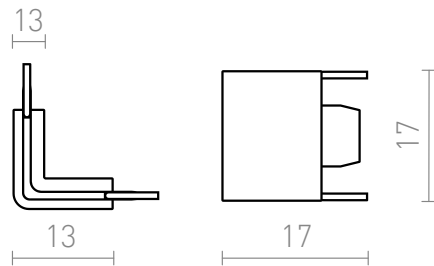

NEW

90 L-CONNECTOR FOR TRACK VEGA

L-connector 90 for the VEGA 24V= track system. It serves as a transition over the inner or outer edge of the surface.

RP EUR incl. VAT

R14182

VEGA 90 L joint black 24=

5,50

 3D model

 manual