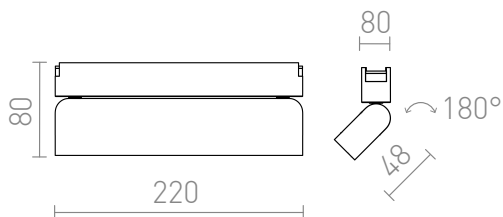

NEW

OXONIA 22 накланящтя

LED 12W 720 lm Ra 90

Linear adjustable LED light for use in VEGA 24V= or WAVE 24V= systems. Two pieces of the conductive clip (R14328) must be ordered separately to connect the light to the WAVE textile strip. Dimming is available when controlled through the TUYA bridge or TUYA remote control.

цена на дребно BGN с ДДС

R14322	OXONIA 22 накланящ се за система VEGA/WAVE черно 24= LED 12W 110° 3000K 4000K 6500K	120,-
--------	---	-------

 3D model

 manual