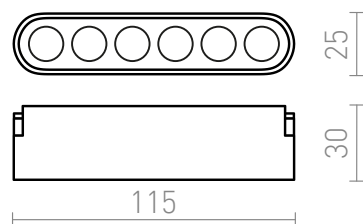

LED 6W 360 lm Ra 90

LED spotlight for use in VEGA 24V= or WAVE 24V= systems. Two pieces of the conductive clip (R14328) must be ordered separately to connect the light to the WAVE textile strip. Dimming is available when controlled through the TUYA bridge or TUYA remote control.

adviesverkoopprijs EUR incl. BTW

R14323	OXANA 11 for the VEGA/WAVE system zwart 24= LED 6W 24° 3000K 4000K 6500K	32,00