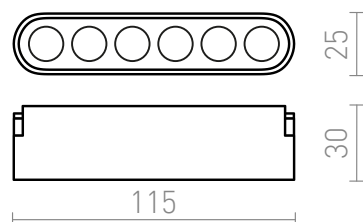

## OXANA 11

LED 6W 360 lm Ra 90

Linear LED light for use in VEGA 24V= or WAVE 24V= systems. Two pieces of the conductive clip (R14328) must be ordered separately to connect the light to the WAVE textile strip. Dimming is available when controlled through the TUYA bridge or TUYA remote control.

Preporučena cena EUR s PDV-OM

R14323

OXANA 11 za sustav VEGA/WAVE crna 24=  
LED 6W 24° 3000K 4000K 6500K

32,00

24°

0,090

 3D model

 manual