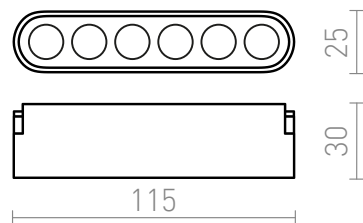

NEW

OXANA 11

LED 6W 360 lm Ra 90

Linear LED light for use in VEGA 24V= or WAVE 24V= systems. Two pieces of the conductive clip (R14328) must be ordered separately to connect the light to the WAVE textile strip. Dimming is available when controlled through the TUYA bridge or TUYA remote control.

RP EUR incl. VAT

R14323

OXANA 11 for the VEGA/WAVE system black
24= LED 6W 24° 3000K 4000K 6500K

32,00

24°

0,090

 3D model

 manual