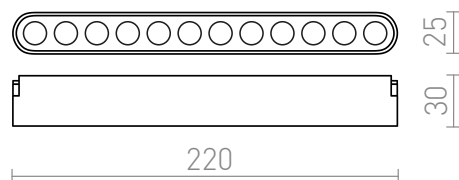

NEW

OXANA 22

LED 12W 720 lm Ra 90

LED spotlight for use in VEGA 24V= or WAVE 24V= systems. Two pieces of the conductive clip (R14328) must be ordered separately to connect the light to the WAVE textile strip. Dimming is available when controlled through the TUYA bridge or TUYA remote control.

adviesverkoopprijs EUR incl. BTW

R14324	OXANA 22 for the VEGA/WAVE system zwart 24= LED 12W 24° 3000K 4000K 6500K	48,00
--------	--	-------

 3D model

 manual