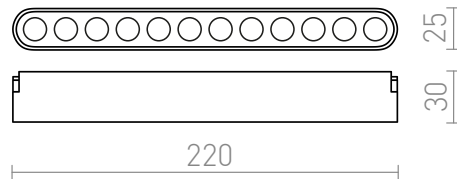

NEW

OXANA 22

LED 12W 720 lm Ra 90

Linear LED light for use in VEGA 24V= or WAVE 24V= systems. Two pieces of the conductive clip (R14328) must be ordered separately to connect the light to the WAVE textile strip. Dimming is available when controlled through the TUYA bridge or TUYA remote control.

RP EUR incl. VAT

R14324	OXANA 22 for the VEGA/WAVE system black 24= LED 12W 24° 3000K 4000K 6500K	48,00
--------	--	-------

24°

0,162

 3D model

 manual