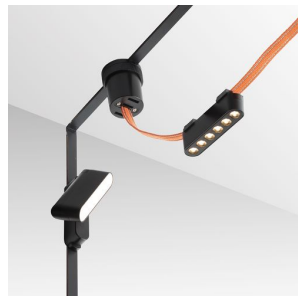

NEW

OXONIA 11 наклонящия

LED 6W 360 lm Ra 90

Linear adjustable LED light for use in VEGA 24V= or WAVE 24V= systems. Two pieces of the conductive clip (R14328) must be ordered separately to connect the light to the WAVE textile strip. Dimming is available when controlled through the TUYA bridge or TUYA remote control.

цена на дребно BGN с ДДС

R14321

OXONIA 11 наклонящ се за система
VEGA/WAVE черно 24= LED 6W 110° 3000K
4000K 6500K

88,-

 3D model

 manual