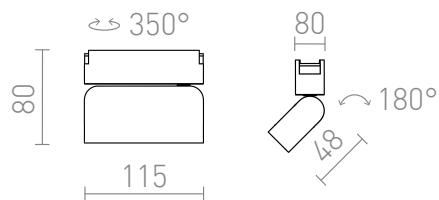

NEW

OXONIA 11 наклонящия

LED 6W 360 lm Ra 90

Linear adjustable LED light for use in VEGA 24V= or WAVE 24V= systems. Two pieces of the conductive clip (R14328) must be ordered separately to connect the light to the WAVE textile strip. Dimming is available when controlled through the TUYA bridge or TUYA remote control.

цена на дребно BGN с ДДС

R14321

OXONIA 11 наклонящ се за система
VEGA/WAVE черно 24= LED 6W 110° 3000K
4000K 6500K

88,-

 3D model

 manual