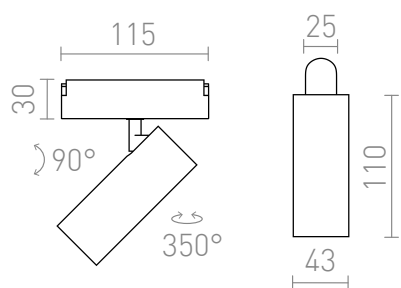

NEW

LOKI 11

LED 12W 780 lm Ra 90

LED spotlight for use in VEGA 24V= or WAVE 24V= systems. Two pieces of the conductive clip (R14328) must be ordered separately to connect the light to the WAVE textile strip. Dimming is available when controlled through the TUYA bridge or TUYA remote control.

adviesverkoopprijs EUR incl. BTW

R14318

LOKI 11 for the VEGA/WAVE system zwart 24=
LED 12W 24° 3000K 4000K 6500K

58,00

24°

90°

0,252

 3D model