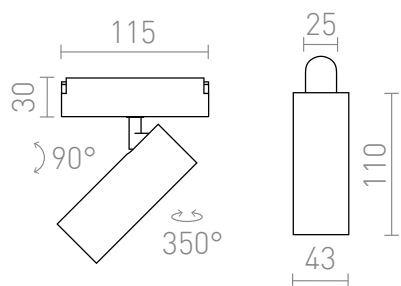

# LOKI 11

LED 12W 780 lm Ra 90

LED spotlight for use in VEGA 24V= or WAVE 24V= systems. Two pieces of the conductive clip (R14328) must be ordered separately to connect the light to the WAVE textile strip. Dimming is available when controlled through the TUYA bridge or TUYA remote control.

Preporučena cena EUR s PDV-OM

R14318

LOKI 11 za sustav VEGA/WAVE crna 24= LED  
12W 24° 3000K 4000K 6500K

58,00

24°

90°

0,252

 3D model