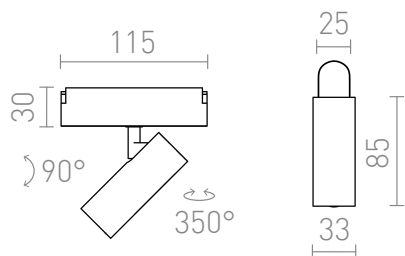

LED 6W 390 lm Ra 90

LED spotlight for use in VEGA 24V= or WAVE 24V= systems. Two pieces of the conductive clip (R14328) must be ordered separately to connect the light to the WAVE textile strip. Dimming is available when controlled through the TUYA bridge or TUYA remote control.

adviesverkoopprijs EUR incl. BTW

R14317	LOKI 8 for the VEGA/WAVE system zwart 24= LED 6W 24° 3000K 4000K 6500K	48,00