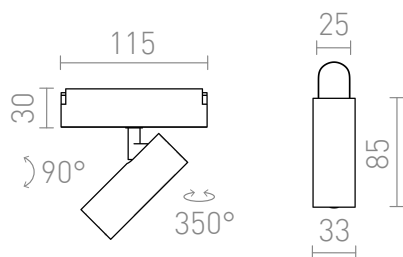

NEW

LOKI 8

LED 6W 390 lm Ra 90

LED spotlight for use in VEGA 24V= or WAVE 24V= systems. Two pieces of the conductive clip (R14328) must be ordered separately to connect the light to the WAVE textile strip. Dimming is available when controlled through the TUYA bridge or TUYA remote control.

Preporučena cena EUR s PDV-OM

R14317

LOKI 8 za sustav VEGA/WAVE crna 24= LED
6W 24° 3000K 4000K 6500K

48,00

24°

90°

0,156

 3D model