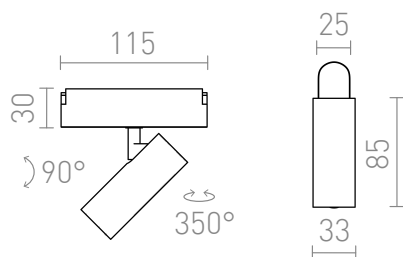

NEW

LOKI 8

LED 6W 390 lm Ra 90

LED spotlight for use in VEGA 24V= or WAVE 24V= systems. Two pieces of the conductive clip (R14328) must be ordered separately to connect the light to the WAVE textile strip. Dimming is available when controlled through the TUYA bridge or TUYA remote control.

RP EUR incl. VAT

R14317

LOKI 8 for the VEGA/WAVE system black 24=
LED 6W 24° 3000K 4000K 6500K

48,00

24°

90°

0,156

 3D model