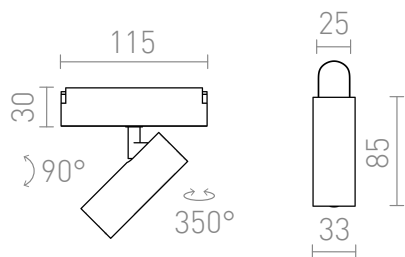

NEW

LOKI 8

LED 6W 390 lm Ra 90

LED spotlight for use in VEGA 24V= or WAVE 24V= systems. Two pieces of the conductive clip (R14328) must be ordered separately to connect the light to the WAVE textile strip. Dimming is available when controlled through the TUYA bridge or TUYA remote control.

цена на дребно BGN с ДДС

R14317

LOKI 8 за система VEGA/WAVE черно 24=
LED 6W 24° 3000K 4000K 6500K

98,-

 3D model

 manual