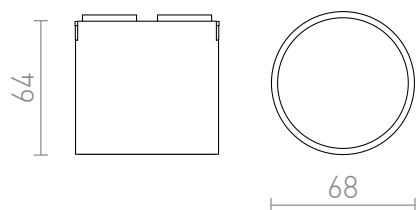

3D model

manual