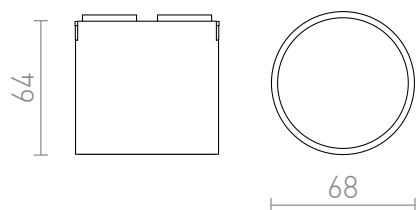

NEW

CODI

LED 6W 360 lm Ra 90

Cylindrical LED light for use in VEGA 24V= or WAVE 24V= systems. A conductive clip (R14328) must be ordered separately to connect the light to the WAVE textile strip. Dimming is available when controlled through the TUYA bridge or TUYA remote control.

RP EUR incl. VAT

R14316

CODI for the VEGA/WAVE system black 24=  
LED 6W 110° 3000K 4000K 6500K

58,00

 3D model

 manual