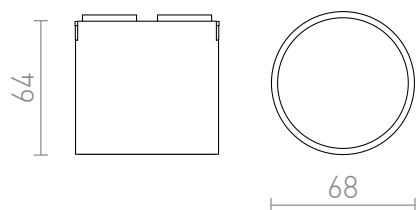

NEW

CODI

LED 6W 360 lm Ra 90

Cylindrical LED light for use in VEGA 24V= or WAVE 24V= systems. A conductive clip (R14328) must be ordered separately to connect the light to the WAVE textile strip. Dimming is available when controlled through the TUYA bridge or TUYA remote control.

цена на дребно BGN с ДДС

R14316

CODI за система VEGA/WAVE черно 24= LED
6W 110° 3000K 4000K 6500K

98,-

 3D model

 manual