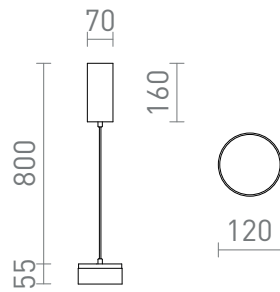

NEW

SFERA

LED 15+9W 1800 lm Ra 80

Minimalist pendant with built-in LED for UP/DOWN illumination. The appearance of the fixture can be changed by adding a standalone metal shade SFERA 35/4 or SFERA 36/12.

adviesverkoopprijs EUR incl. BTW

R14333	SFERA DIMM hanglamp wit 230V LED 15+9W 3000K	88,00
R14334	SFERA DIMM hanglamp zwart 230V LED 15+9W 3000K	88,00

3D model

PDF manual