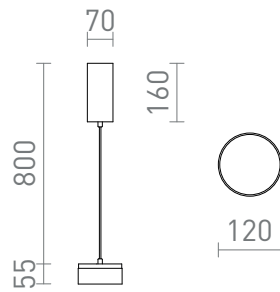

NEW

SFERA

LED 15+9W 1800 lm Ra 80

Minimalist pendant with built-in LED for UP/DOWN illumination. The appearance of the fixture can be changed by adding a standalone metal shade SFERA 35/4 or SFERA 36/12.

RP EUR incl. VAT

R14333	SFERA DIMM pendant white 230V LED 15+9W 3000K	88,00
R14334	SFERA DIMM pendant black 230V LED 15+9W 3000K	88,00

3D model

manual