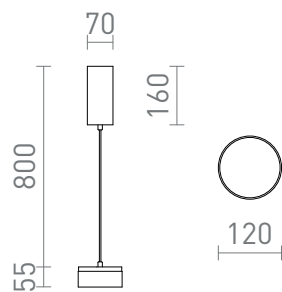

NEW

SFERA

LED 15+9W 1800 lm Ra 80

Minimalist pendant with built-in LED for UP/DOWN illumination. The appearance of the fixture can be changed by adding a standalone metal shade SFERA 35/4 or SFERA 36/12.

цена на дребно BGN с ДДС

R14333	SFERA DIMM висяща бяло 230V LED 15+9W 3000K	178,-
R14334	SFERA DIMM висяща черно 230V LED 15+9W 3000K	178,-

3D model

PDF manual