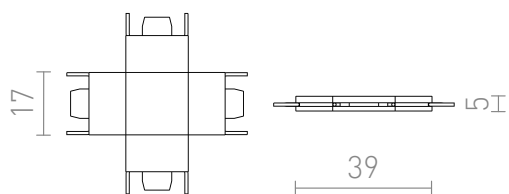

NEW

X-CONNECTOR FOR TRACK VEGA

X-connector for the VEGA 24V= track system.

RP EUR incl. VAT

R14181

VEGA X joint black 24=

8,50

 3D model