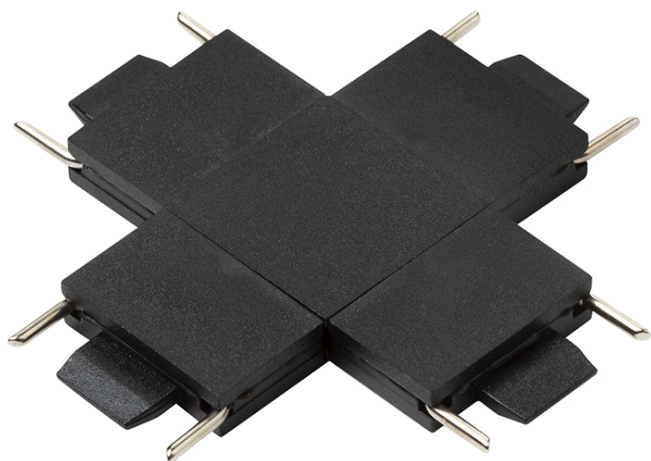

NEW

X-CONNECTOR FOR TRACK VEGA

X-connector for the VEGA 24V= track system.

RP EUR incl. VAT

R14181

VEGA X joint black 24=

8,50

 3D model