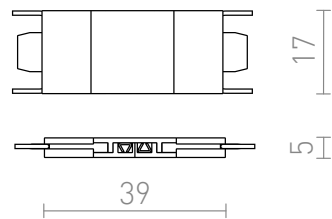

# STRAIGHT JOINT FOR TRACK VEGA

Straight joint with feed-in for the VEGA 24V= track system.

RP EUR incl. VAT

R14178

VEGA straight joint black 24=

5,50

 3D model

 manual