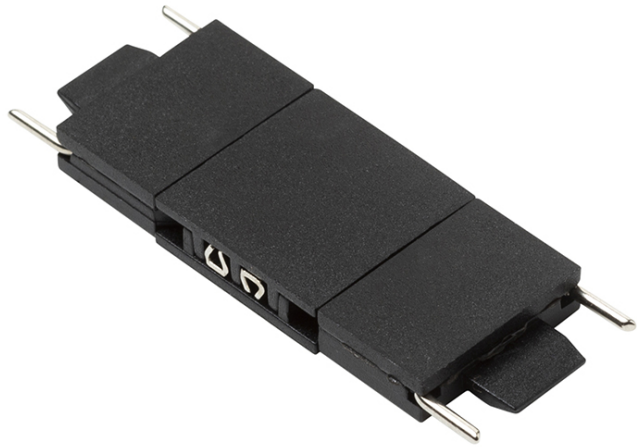

# STRAIGHT JOINT FOR TRACK VEGA

Straight joint with feed-in for the VEGA 24V= track system.

RP EUR incl. VAT

R14178

VEGA straight joint black 24=

5,50

 3D model

 manual