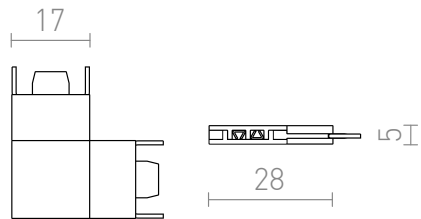

NEW

L-CONNECTOR FOR TRACK VEGA

L-connector for the VEGA 24V= track system.

RP EUR incl. VAT

R14179

VEGA L joint black 24=

5,50

 3D model