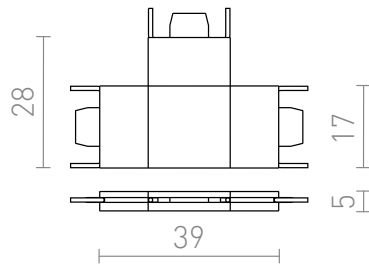

NEW

T-CONNECTOR FOR TRACK VEGA

T-connector for the VEGA 24V= track system.

RP EUR incl. VAT

R14180

VEGA T joint black 24=

7,35

 3D model