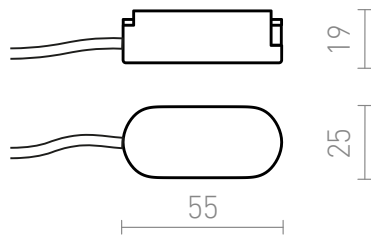

NEW

VEGA FEED-IN FOR VEGA TRACK

Feed-in for the VEGA 24V= track system.

RP EUR incl. VAT

R14176

VEGA feed-in black 24=

8,80

[3D model](#)