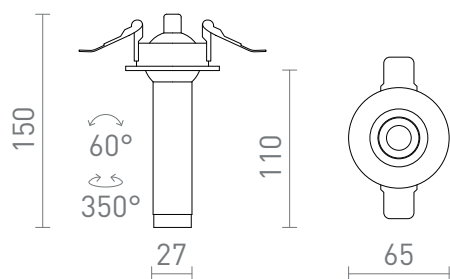

NEW

LUMIS 11

LED 7W 560 lm Ra 80

Subtle recessed LED light with an adjustable joint for partial installation into drywall ceilings.

цена на дребно BGN с ДДС

R14347	LUMIS 11 DIMM вградена бяло 230V LED 7W 38° 3000K	120,-
R14348	LUMIS 11 DIMM вградена черно 230V LED 7W 38° 3000K	120,-

3D model

manual