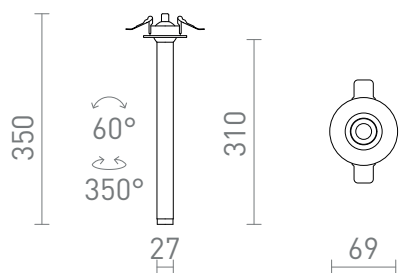

## LUMIS 31

LED 10W 800 lm Ra 80

Subtle recessed LED light with an adjustable joint for partial installation into drywall ceilings.

цена на дребно BGN с ДДС

R14349	LUMIS 31 DIMM вградена бяло 230V LED 10W 38° 3000K	138,-
R14350	LUMIS 31 DIMM вградена черно 230V LED 10W 38° 3000K	138,-

3D model

manual